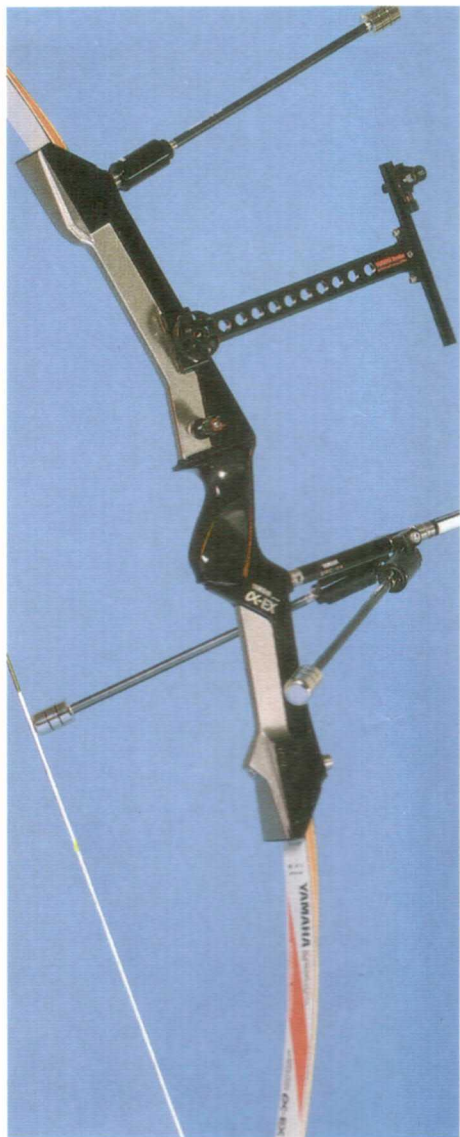

Quicks YAMAHA BOWS

(Full Yamaha Brochure available on request)

alpha-SX

An easy-shooting, all-round bow for archers with competition in mind.

The new alpha-SX is right for those who place a priority on speeding up their advance in skill. It features extra handling ease with a soft shooting feel, assuring a quicker advance in technique.

alpha-SX HANDLE

Flash pink

Peacock blue

White

alpha-SX LIMBS

- Master string height: 66" : 8 1/4"
- Bow weight: 1.17kg
- Standard equipment: MX grip

Draw weight

	alpha-SX
66"	26, 28, 30, 32, 34, 36, lbs.
68"	26, 28, 30, 32, 34, 36, lbs.

Draw weight: measured at 26" from pivot point.

PRICES

(YB40) alpha-SX Bow	£276.50 (E)
(YB40A) alpha-SX Limbs	£174.50 (C)

alpha-EX

Ladies World Record FITA 1989

Ladies Olympic Gold in 1988

Draw weight

Bow length	Combination		alpha-EX	alpha-EX Carbon Graphite
	Handle	Limb	Ceramics Carbon	alpha-EX Lamina Glass
64"	Short	Short	31-42 lbs.	30-41 lbs.
66"		Medium	30-48 lbs.	30-48 lbs.
(68")		Long	35-46 lbs.	36-45 lbs.
(66")	Long	Short	30-41 lbs.	29-40 lbs.
68"		Medium	29-47 lbs.	29-47 lbs.
70"		Long	35-45 lbs.	35-44 lbs.

Two-Tone Handle: Red/Silver, Black/Gunmetal, Pink/White.

NEW TRI COLOUR HANDLE

RED/SILVER/BLUE
YB23H

£260.62(E)

WEIGHT ADJUSTMENT

The weight of draw is **reduced** by the tiller plate weight adjustment system.