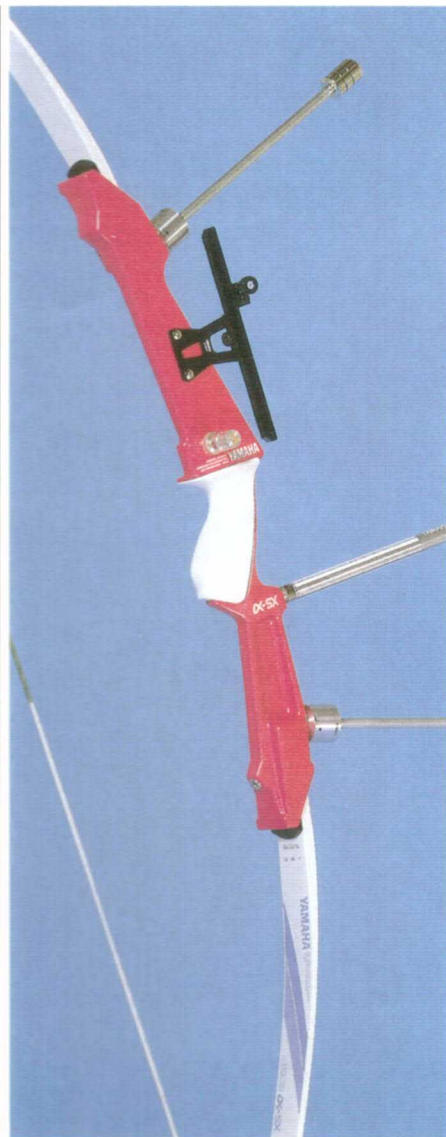

Quicks YAMAHA BOWS

(Full Yamaha Brochure available on request)

alpha-SX

An easy-shooting, all-round bow for archers with competition in mind.

The new alpha-SX is right for those who place a priority on speeding up their advance in skill. It features extra handling ease with a soft shooting feel, assuring a quicker advance in technique.

alpha-SX HANDLE

Flash pink

Peacock blue

White

alpha-SX LIMBS

- Master string height: 66" : 8 1/4"
- Bow weight: 1.17kg
- Standard equipment: MX grip

Draw weight

	alpha-SX
66"	26, 28, 30, 32, 34, 36, lbs.
68"	26, 28, 30, 32, 34, 36, lbs.

Draw weight: measured at 26" from pivot point.

PRICES

(YB40) alpha-SX Bow	£276.50 (E)
(YB40A) alpha-SX Limbs	£174.50 (C)

alpha-EX

Ladies World Record FITA 1989

Ladies Olympic Gold in 1988

Draw weight

Bow length	Combination		alpha-EX	alpha-EX Carbon Graphite
	Handle	Limb	Ceramics Carbon	alpha-EX Lamina Glass
64"	Short	Short	31-42 lbs.	30-41 lbs.
66"		Medium	30-48 lbs.	30-48 lbs.
(68")		Long	35-46 lbs.	36-45 lbs.
(66")	Long	Short	30-41 lbs.	29-40 lbs.
68"		Medium	29-47 lbs.	29-47 lbs.
70"		Long	35-45 lbs.	35-44 lbs.

Two-Tone Handle: Red/Silver, Black/Gunmetal, Pink/White.

NEW TRI COLOUR HANDLE

RED/SILVER/BLUE
YB23H

£260.62(E)

WEIGHT ADJUSTMENT

The weight of draw is **reduced** by the tiller plate weight adjustment system.